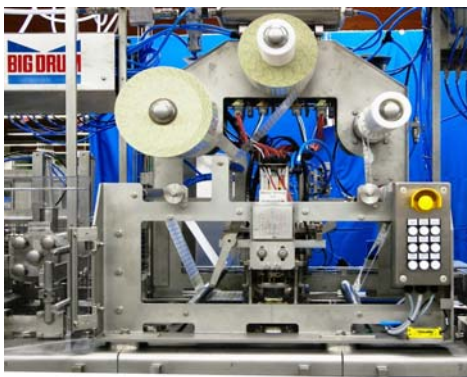

BIG DRUM Engineering Sealing & Punching Unit

Sealing & Punching Unit available from single up to eight lanes

Round and rectangular tubes out of plastic and carton could be sealed with plastic film up to a speed of 50 Strokes / minutes.