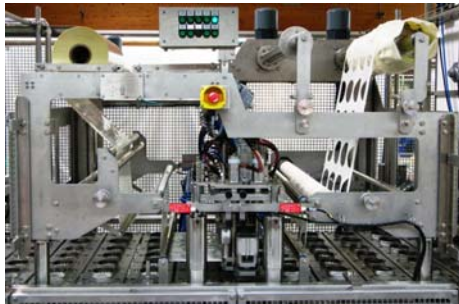

BIG DRUM Engineering Sealing & Punching Unit

Sealing & Punching Unit available from single up to eight lanes

Round and rectangular tubes out of plastic and carton could be sealed with plastic film up to a speed of 50 Strokes / minutes.